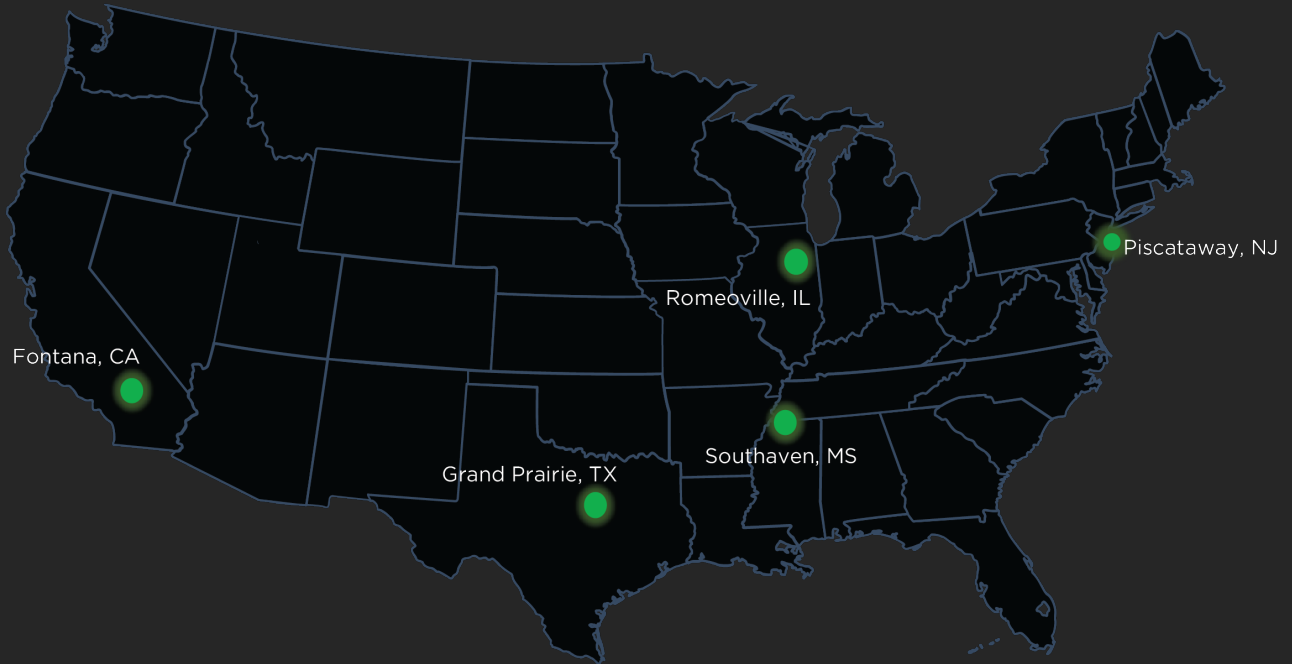

INNOVATIVE WAREHOUSING SOLUTIONS

Tailored to Meet your Industry-Specific Requirements

FIVE REGIONAL WAREHOUSES

Fusion provides all types of warehouse and distribution solutions from local warehousing to global distribution services, including real-time visibility of inventory, orders, and shipments using industry leading warehouse management system technology. Our Warehouse Management System (“WMS”) presents all of this information in customized, web-based systems and reports.